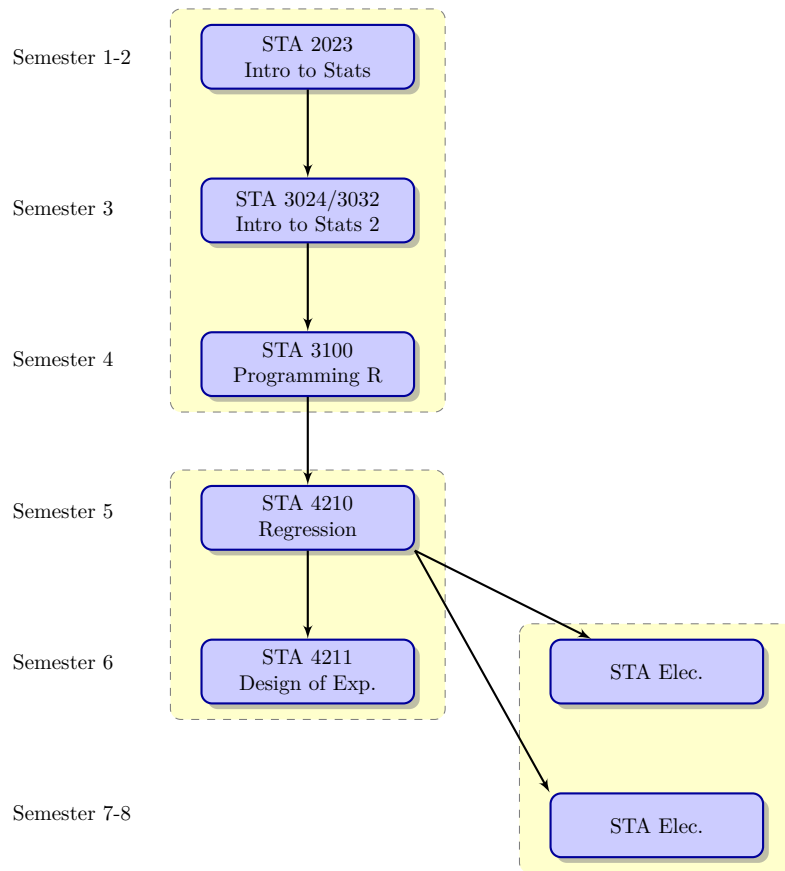

Statistics Minor (Optimal) Course Flow

Note:

- While other pathways may exist, this flow chart is provided as a helpful general guide.
- STA electives that do not require MAC 2311-2313 or MAS 3114 are:
 - STA 3180
 - STA 4502
 - STA 4504
 - STA 4712
 - STA 4956